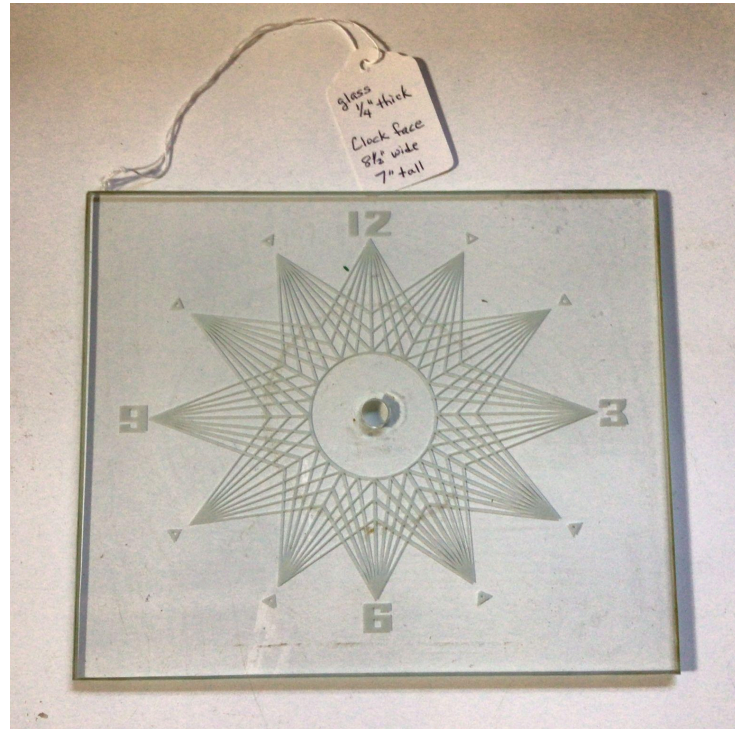

AS-B88-GG

The glass on the left has a note that identifies it as a Session mantel clock, 8-day T/S. It is 8 1/2" x 12 3/4". The piece on the right, unknown maker, is 8" x 14". Box 88. \$10.00.

SOLD

AS-B93-GG

In this assortment includes three glass pieces and a Seth Thomas calendar clock original card about setting up the clock. The black glass is 8" x 5 3/4". The 8" octagons are marked "top" and "bottom". Box 88. \$20.00.

AS-B89-GG

On the left are two squares of black glass, 6 ¼" x 5 ½". Box 88. \$10.00.

AS-B90-GG

On the right is a clock face of ¼" thick glass, measuring 8 ½" x 7". Box 88. \$10.00.

AS-B92-GG

These two pieces of reverse painted glass measure 4" x 2 ¼". Box 88. \$20.00.

AS-B91-GG

There are four pieces of reverse painted glass in this assortment. The dark rectangle at the top is 5" x 2". The piece on the left is 2 3/4" wide at the top and 3 3/4" at the bottom and 10" in length. The eagle is 5 1/2" in diameter. The almost square on the lower right is 5 3/4" x 5 1/2". Box 88. \$20.00.