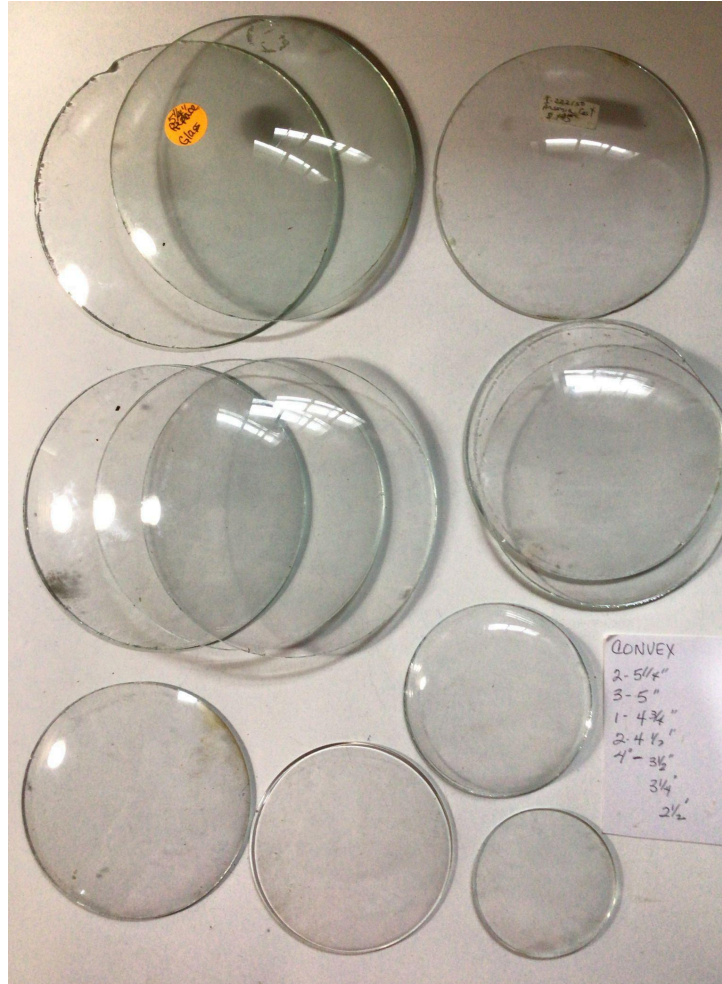

This assortment includes various shapes. The rectangle is 6" x 8". The square is 3" x 3". There are two pieces 4 3/8" wide and 4 3/8" to its peak. There is one piece 5" wide and 4 1/2" to the flat top. Box 88. \$10.00.

GLASS: CONVEX.

AS-B79-GG

This assortment of convex glass includes one oval 6" x 8". Two pieces are 3 1/8" x 3 7/8" rounded edges. Two pieces are 3 1/8" x 4 5/8" rounded edges. One piece is 5 1/4" in diameter, 1/4" thick, embossed with a picture of a chicken and several stars. Box 90. \$15.00.

AS-B80-GG

This assortment includes 12 pieces of convex glass. Two pieces are 5 1/2" in diameter. One piece is 4 3/4". Three pieces are 5", two are 4 1/2". One is 3 1/2", two are 3 1/4", and one is 2 1/2". Box 90. \$15.00.

AS-B91-GG

There are four pieces of reverse painted glass in this assortment. The dark rectangle at the top is 5" x 2". The piece on the left is 2 3/4" wide at the top and 3 3/4" at the bottom and 10" in length. The eagle is 5 1/2" in diameter. The almost square on the lower right is 5 3/4" x 5 1/2". Box 88. \$20.00.