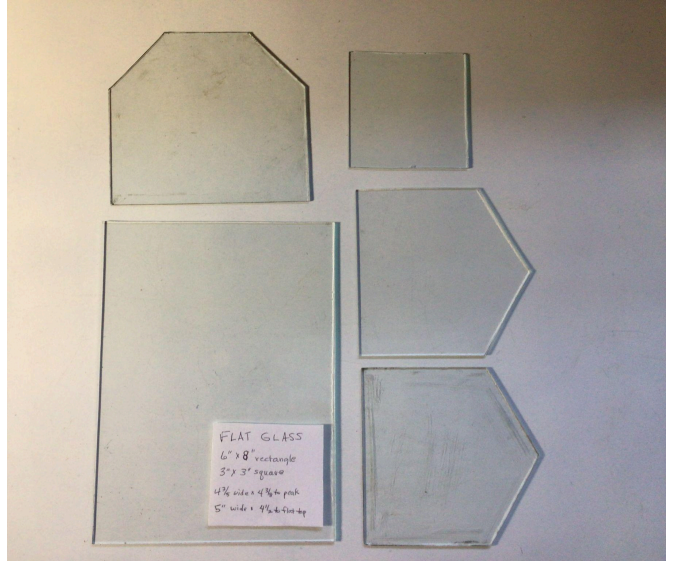

[Heirloom Clocks Estate order form](#)

AS-B75-GG

This assortment is three circles of flat glass. One is 12" in diameter and two are 11 3/4". Box 88. \$10.00.

AS-B76-GG

This assortment has 6 flat glass circles: one 5 1/4", two 5 1/2", two 6", one 7 1/4". Box 88. \$10.00.

AS-B77-GG

This assortment has nine pieces of glass: one 2" diameter is beveled. There is one piece each of 2 1/4", 3 3/4", 4 1/4", 4 3/4", 6". There are three pieces 6" in diameter. Box 89. \$10.00.

AS-B78-GG

This assortment includes various shapes. The rectangle is 6" x 8". The square is 3" x 3". There are two pieces 4 3/8" wide and 4 3/8" to its peak. There is one piece 5" wide and 4 1/2" to the flat top. Box 88. \$10.00.