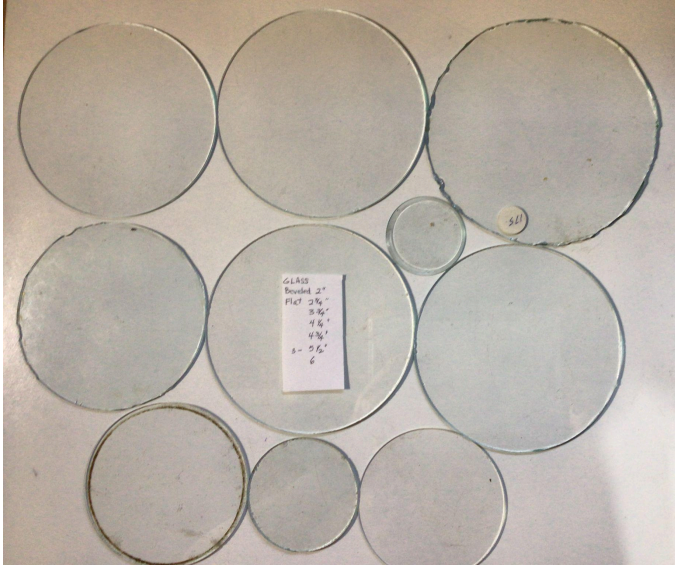

AS-B77-GG

This assortment has nine pieces of glass: one 2" diameter is beveled. There is one piece each of 2 1/4", 3 3/4", 4 1/4", 4 3/4", 6". There are three pieces 6" in diameter. Box 89. $10.00.