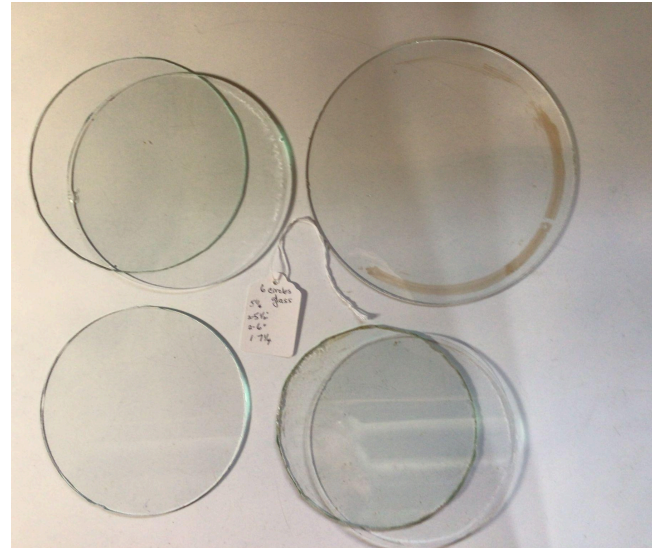

[Heirloom Clocks Estate order form](#)

AS-B75-GG

This assortment is three circles of flat glass. One is 12" in diameter and two are 11 3/4". Box 88. \$10.00.

AS-B76-GG

This assortment has 6 flat glass circles: one 5 1/4", two 5 1/2", two 6", one 7 1/4". Box 88. \$10.00.

AS-B77-GG

This assortment has nine pieces of glass: one 2" diameter is beveled. There is one piece each of 2 1/4", 3 3/4", 4 1/4", 4 3/4", 6". There are three pieces 6" in diameter. Box 89. \$10.00.

AS-B78-GG

This assortment includes various shapes. The rectangle is 6" x 8". The square is 3" x 3". There are two pieces 4 3/8" wide and 4 3/8" to its peak. There is one piece 5" wide and 4 1/2" to the flat top. Box 88. \$10.00.

GLASS: CONVEX.

AS-B79-GG

This assortment of convex glass includes one oval 6" x 8". Two pieces are 3 1/8" x 3 7/8" rounded edges. Two pieces are 3 1/8" x 4 5/8" rounded edges. One piece is 5 1/4" in diameter, 1/4" thick, embossed with a picture of a chicken and several stars. Box 90. \$15.00.